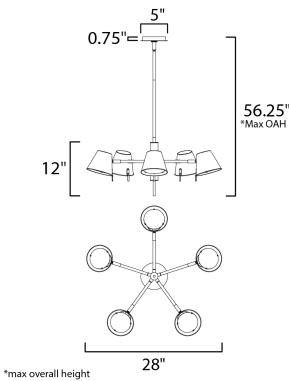

**MEASUREMENTS**

- DIMENSION : 28" L x 28" W x 12" H
- MAX OAH : 56.25" OAH
- CANOPY : 5.5" W x 0.75" H x 5.5" L
- HANGING WEIGHT : 7.26 lb

**LAMPING**

- INPUT VOLTAGE : 120V
- LUMENS : 2,700 Rated (2,400 Del.)
- BULB : 5 x 6W LED AC Integrated , 30W Total
- BULB INCLUDED : (Integrated)
- DIMMABLE :
- CRI : 90 CRI
- COLOR\_TEMP : 3000K
- LIGHTING\_DIRECTION : Directional